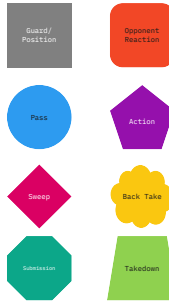

MAP KEY

Reverse Kimura - Half Guard